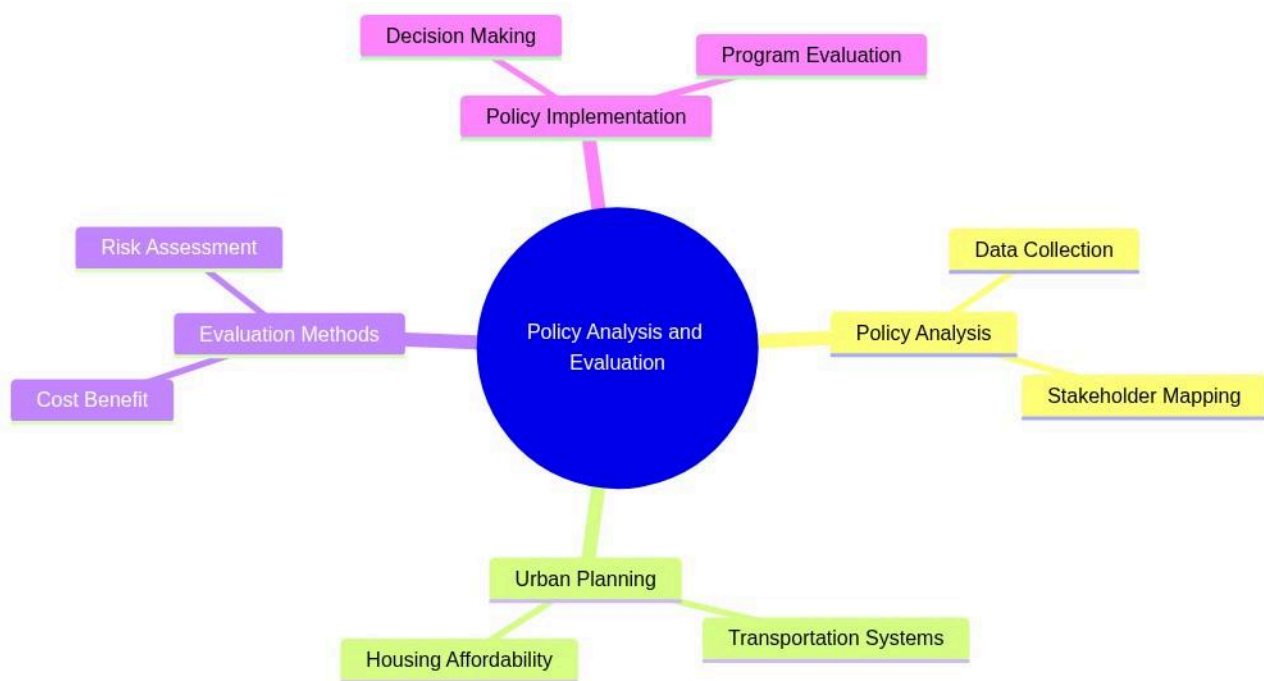

Advanced Certificate in Urban Policy Planning

Policy Analysis and Evaluation

mindmap

```
root((Policy Analysis and Evaluation))
  Policy Analysis
    Data Collection
    Stakeholder Mapping
  Urban Planning
    Transportation Systems
    Housing Affordability
  Evaluation Methods
    Cost Benefit
    Risk Assessment
  Policy Implementation
    Decision Making
    Program Evaluation
```