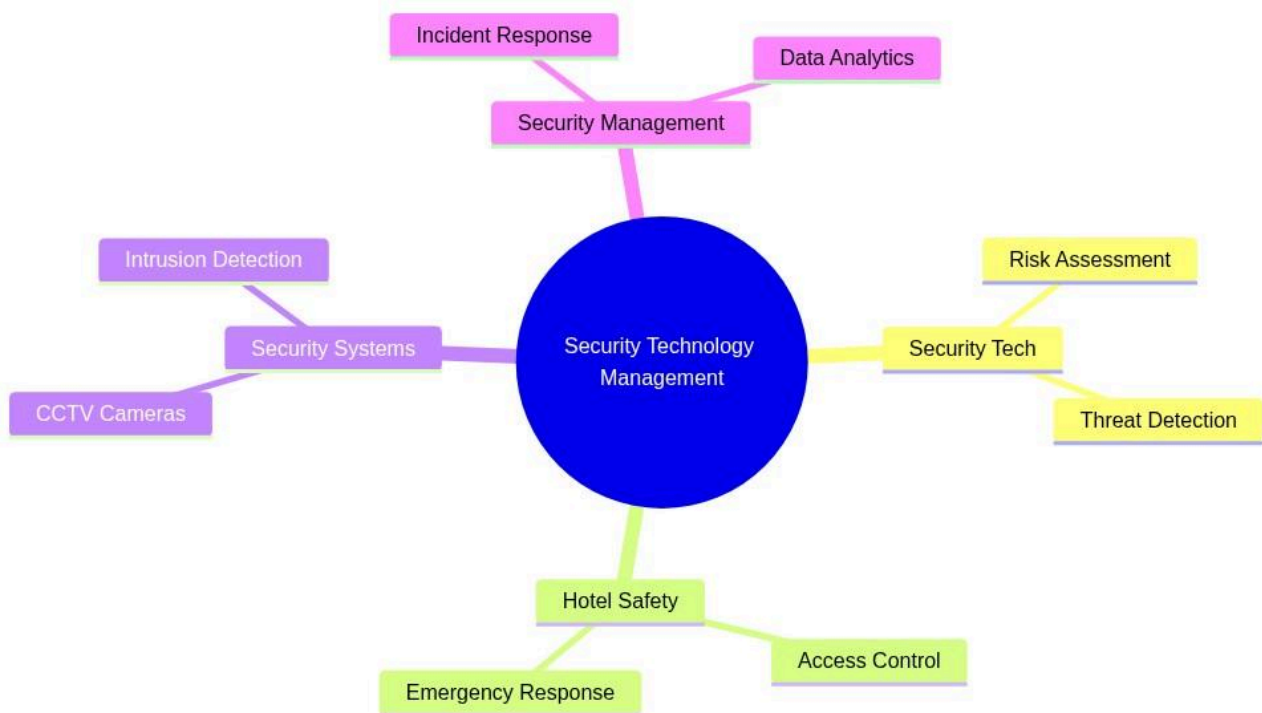

Professional Certificate in Hotel Security and Safety

Security Technology Management

mindmap

root((Security Technology Management))

Security Tech

Risk Assessment

Threat Detection

Hotel Safety

Access Control

Emergency Response

Security Systems

CCTV Cameras

Intrusion Detection

Security Management

Incident Response

Data Analytics