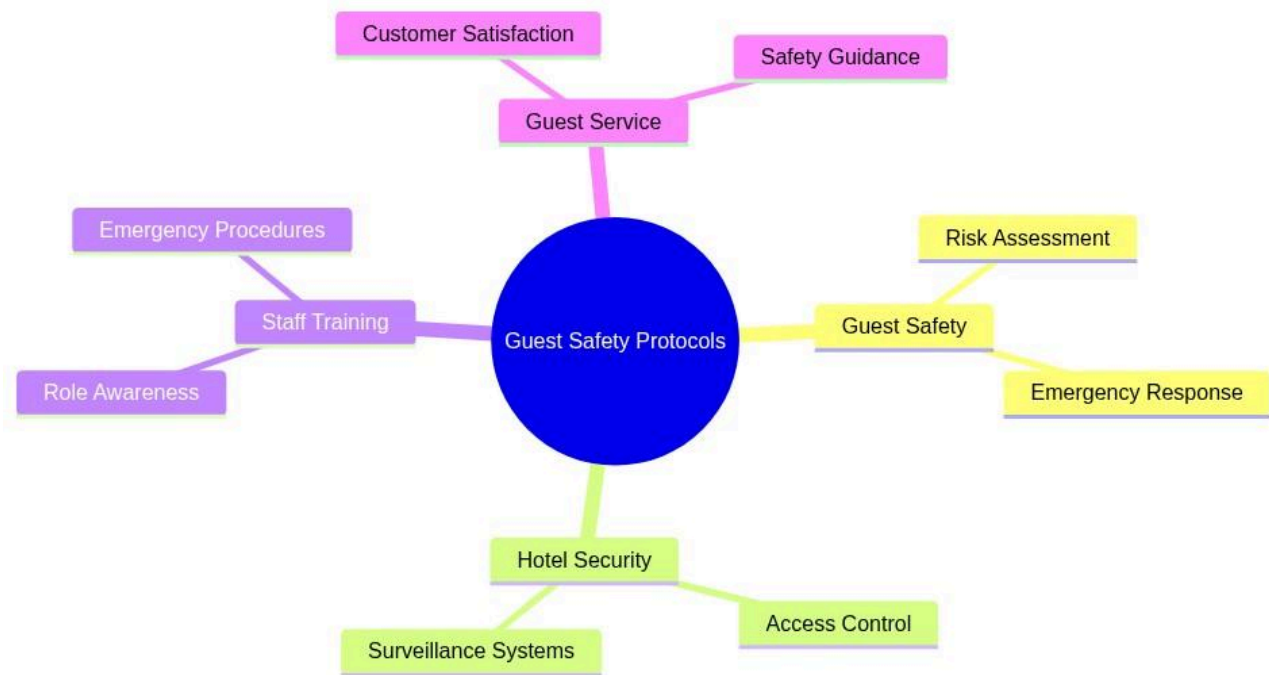

Professional Certificate in Hotel Security and Safety

Guest Safety Protocols

mindmap

```
root((Guest Safety Protocols))
  Guest Safety
    Risk Assessment
    Emergency Response
  Hotel Security
    Access Control
    Surveillance Systems
  Staff Training
    Role Awareness
    Emergency Procedures
  Guest Service
    Customer Satisfaction
    Safety Guidance
```