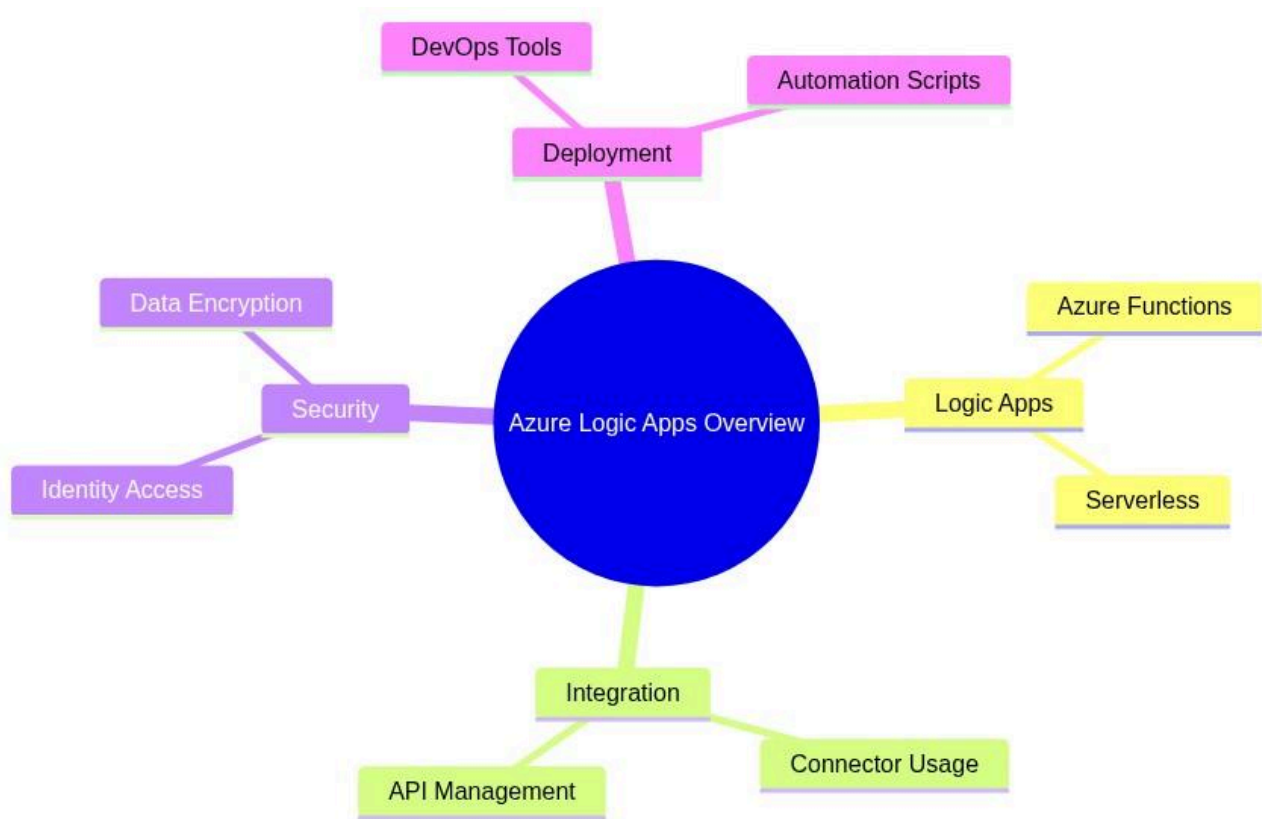

Advanced Certification in Azure Logic Apps

Azure Logic Apps Overview

mindmap

root((Azure Logic Apps Overview))

Logic Apps

Azure Functions

Serverless

Integration

Connector Usage

API Management

Security

Identity Access

Data Encryption

Deployment

DevOps Tools

Automation Scripts