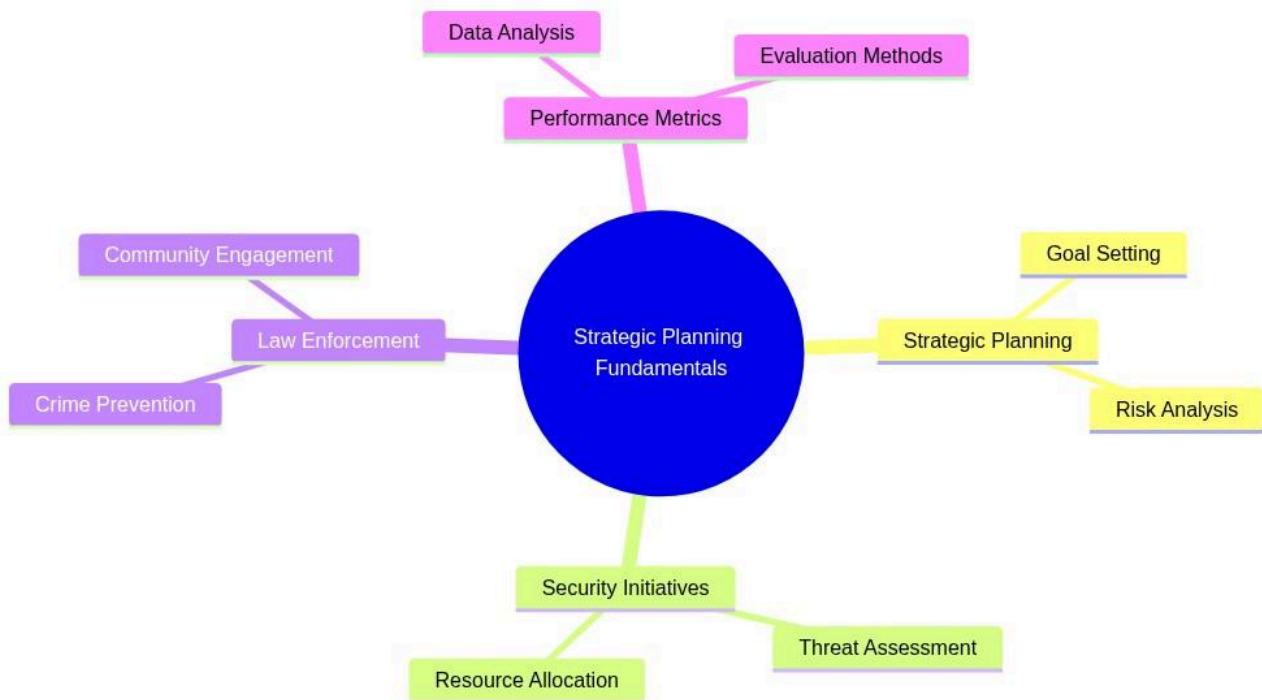

Specialist Certification in Strategic Planning and Homeland Security in Law Enforcement

# Strategic Planning Fundamentals

mindmap

```
root((Strategic Planning Fundamentals))
  Strategic Planning
    Goal Setting
    Risk Analysis
  Security Initiatives
    Threat Assessment
    Resource Allocation
  Law Enforcement
    Crime Prevention
    Community Engagement
  Performance Metrics
    Data Analysis
    Evaluation Methods
```