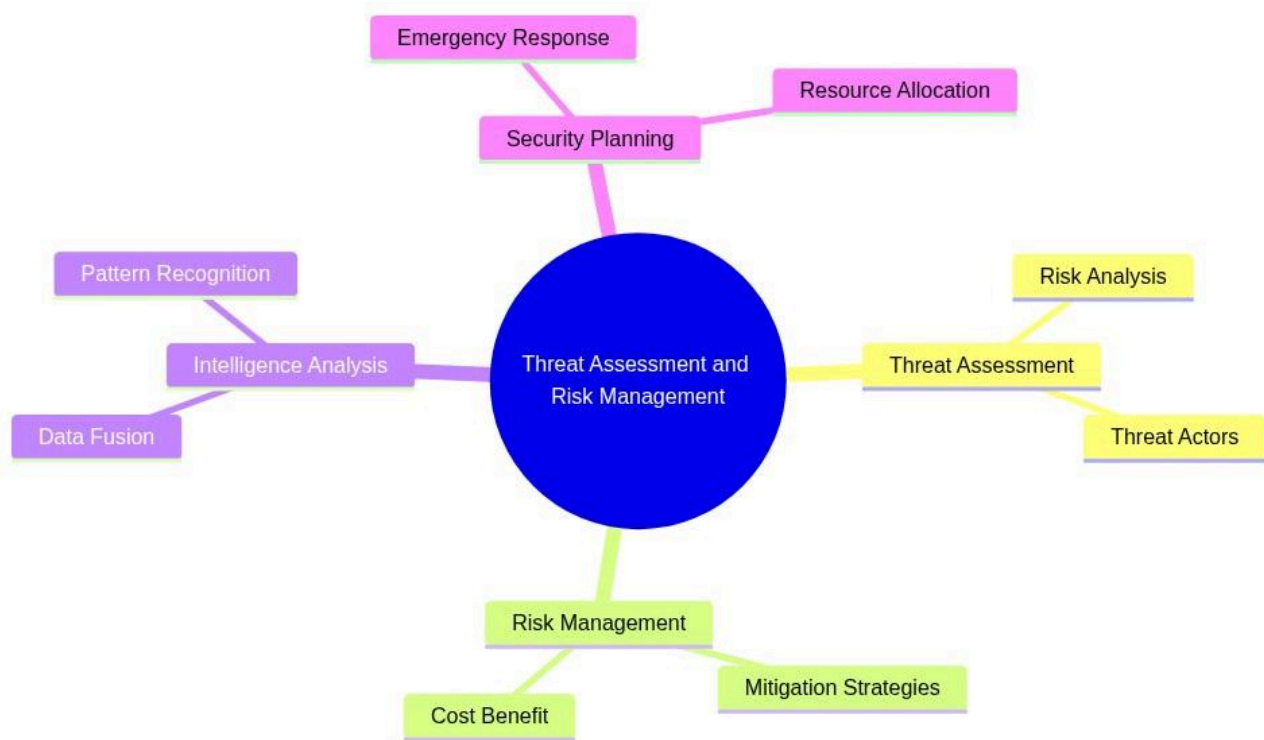

Specialist Certification in Strategic Planning and Homeland Security in Law Enforcement

# Threat Assessment and Risk Management

mindmap

```
root((Threat Assessment and Risk Management))
  Threat Assessment
    Risk Analysis
    Threat Actors
  Risk Management
    Mitigation Strategies
    Cost Benefit
  Intelligence Analysis
    Data Fusion
    Pattern Recognition
  Security Planning
    Emergency Response
    Resource Allocation
```